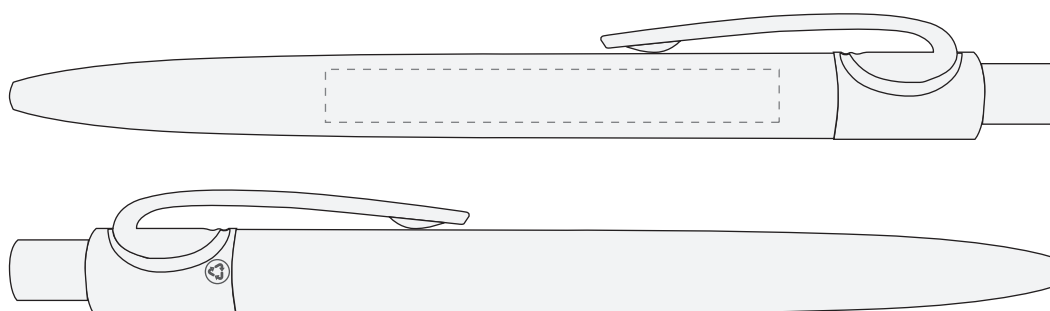

Your Ref:

Quantity:

Product Code: TPC000114

Our Ref:

Version: 1

Product Colour: WHITE

PRINTING CONCERNS:**PRODUCT INFO:**

We stock this item in the following colours

**PANTONE REFERENCE(S)**

- Colour 1
- Colour 1
- Colour 1
- Colour 1

ARTWORK SCALE 100%

ARTWORK SCALE 100%

Max print area: 60mm x 7mm

Product Image for visualisation
- colours may vary

The dashed line is to demonstrate print area and will not appear on your printed item